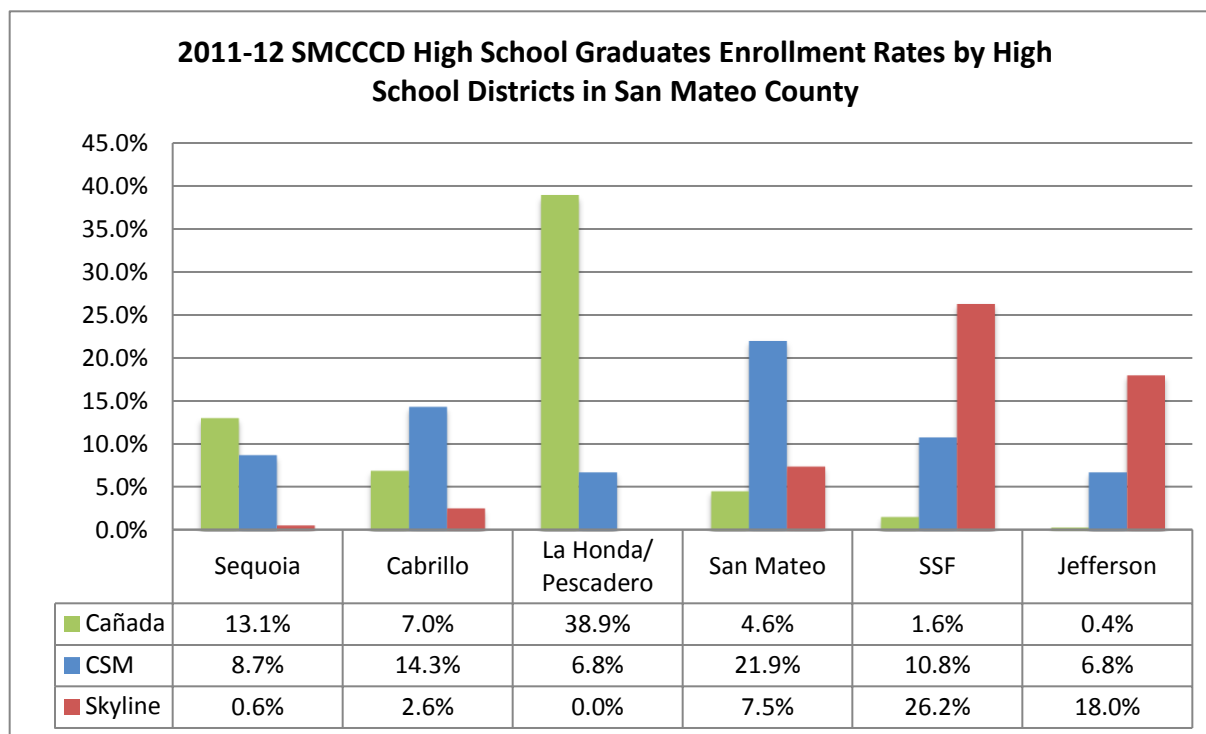

High School Graduates Enrollment Rates by High School Districts in San Mateo County

| District | High Schools | 10-11 HS Graduates | # Enrolled Cañada | # Enrolled CSM | # Enrolled Skyline | # Enrolled District |
|----------------------|-------------------------|--------------------|-------------------|----------------|--------------------|---------------------|
| Cabrillo Unified | Half Moon Bay High | 230 | 16 | 33 | 6 | 55 |
| Jefferson Union High | Jefferson High | 220 | 1 | 11 | 45 | 57 |
| | Oceana High | 101 | 2 | 4 | 25 | 31 |
| | Terra Nova High | 287 | | 37 | 57 | 94 |
| | Thornton Hi/Alternative | 50 | | | | 0 |
| | Westmoor High | 407 | 1 | 20 | 65 | 86 |
| | Total | 1,065 | 4 | 72 | 192 | 268 |
| La Honda/Pescadero | Pescadero High | 18 | 7 | 3 | | 10 |
| San Mateo Union High | Aragon High | 382 | 23 | 95 | 8 | 126 |
| | Burlingame High | 313 | 16 | 60 | 15 | 91 |
| | Capuchino High | 229 | 5 | 51 | 61 | 117 |
| | Hillsdale High | 245 | 5 | 34 | 1 | 40 |
| | Mills High | 348 | 5 | 83 | 43 | 131 |
| | Peninsula High | 73 | 8 | 18 | 7 | 33 |
| | San Mateo High | 260 | 23 | 65 | 3 | 91 |
| | Total | 1,850 | 85 | 406 | 138 | 629 |
| Sequoia Union High | Carlmont High | 546 | 40 | 76 | 3 | 119 |
| | Menlo-Atherton High | 405 | 43 | 24 | 3 | 70 |
| | Redwood High | 167 | 28 | 16 | 1 | 45 |
| | Sequoia High | 315 | 57 | 20 | 1 | 78 |
| | Woodside High | 376 | 69 | 22 | 3 | 94 |
| Total | 1,809 | 237 | 158 | 11 | 406 | |
| South SF Unified | Baden High | 26 | 1 | 5 | 12 | 18 |
| | El Camino High | 308 | 5 | 35 | 84 | 124 |
| | South San Francisco HS | 287 | 4 | 27 | 67 | 98 |
| | Total | 621 | 10 | 67 | 163 | 240 |
| Countywide Total | | 5,593 | 359 | 739 | 510 | 1,608 |

Note: SMCCCD enrollments include Summer, Fall, and Spring.

Source: <http://dq.cde.ca.gov/dataquest> and SMCCCD Banner System