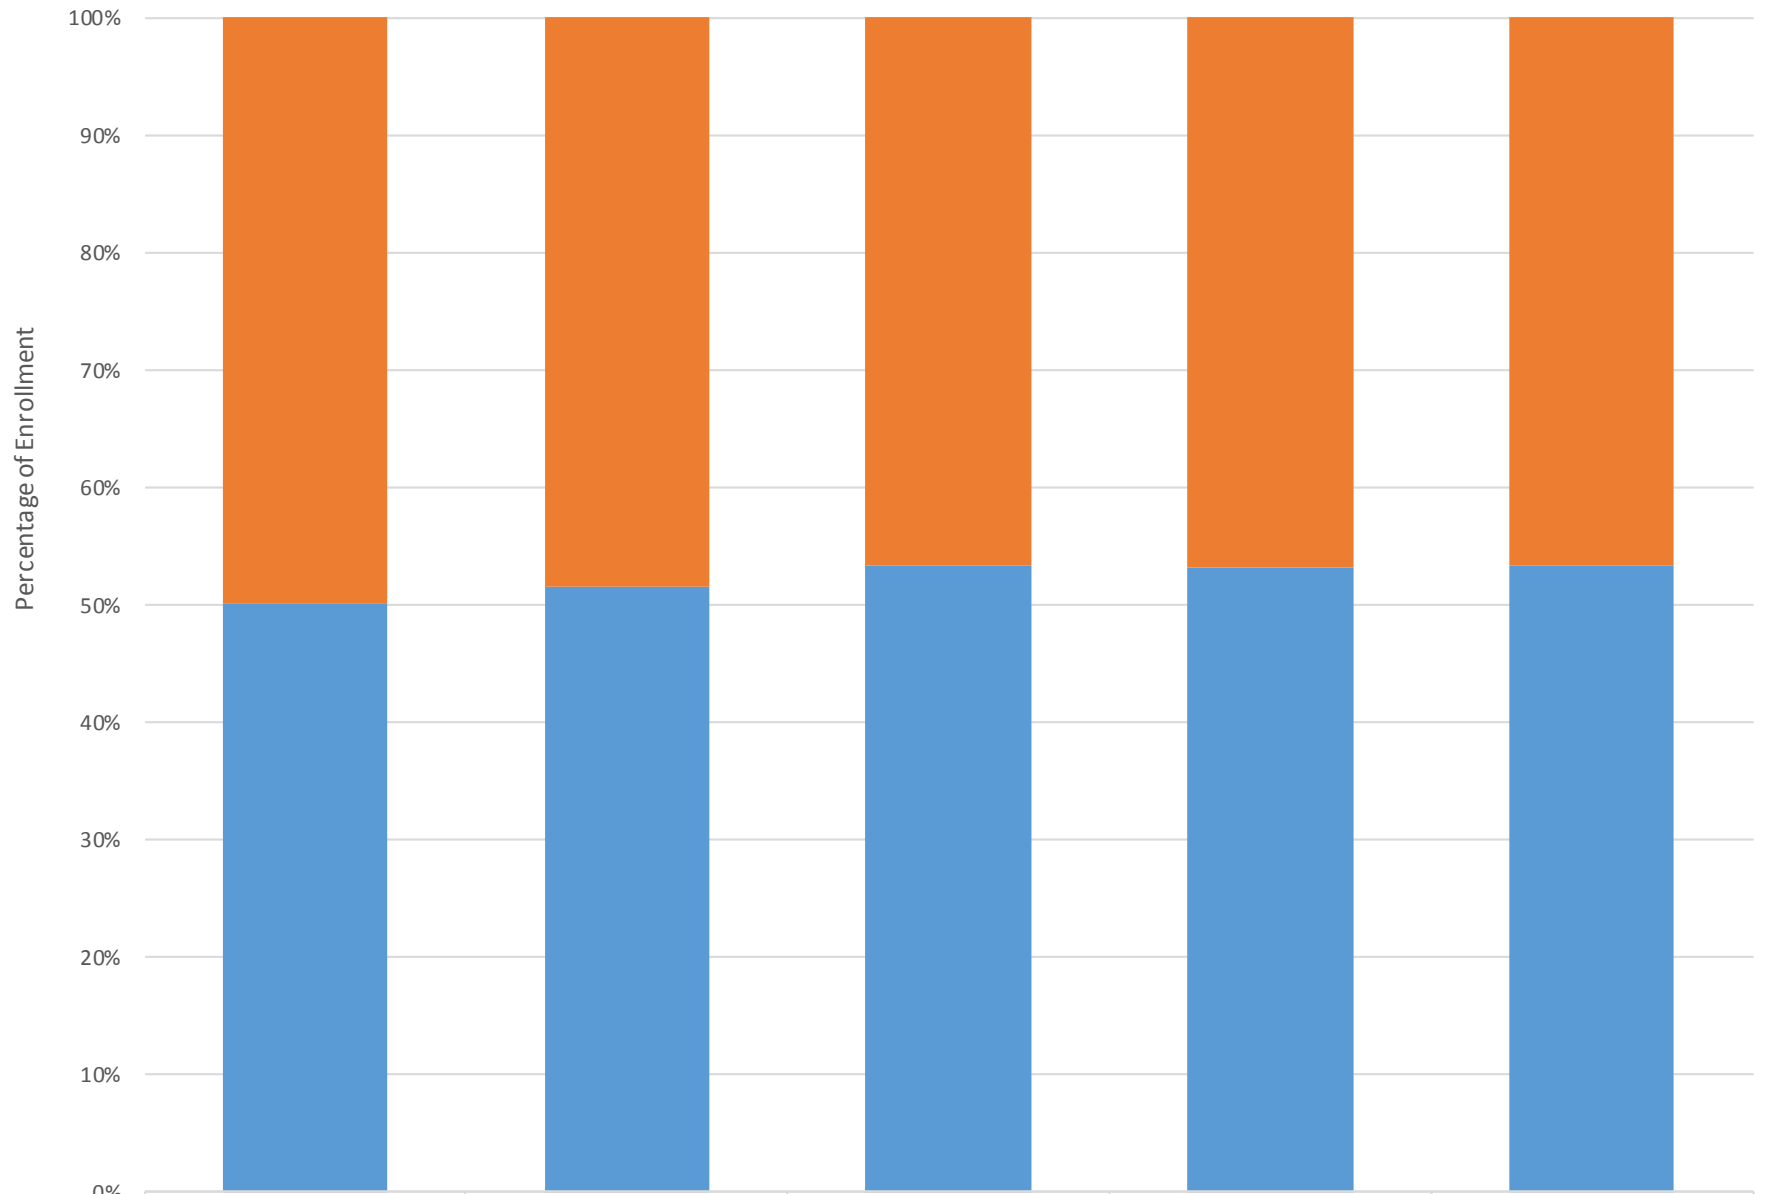

### Enrollment Trend by Day and Evening Classes

	2011/12	2012/13	2013/14	2014/15	2015/16
■ Took Daytime Course	7,367	7,090	6,778	6,850	6,793
■ Took Evening Course	7,388	7,541	7,763	7,799	7,804