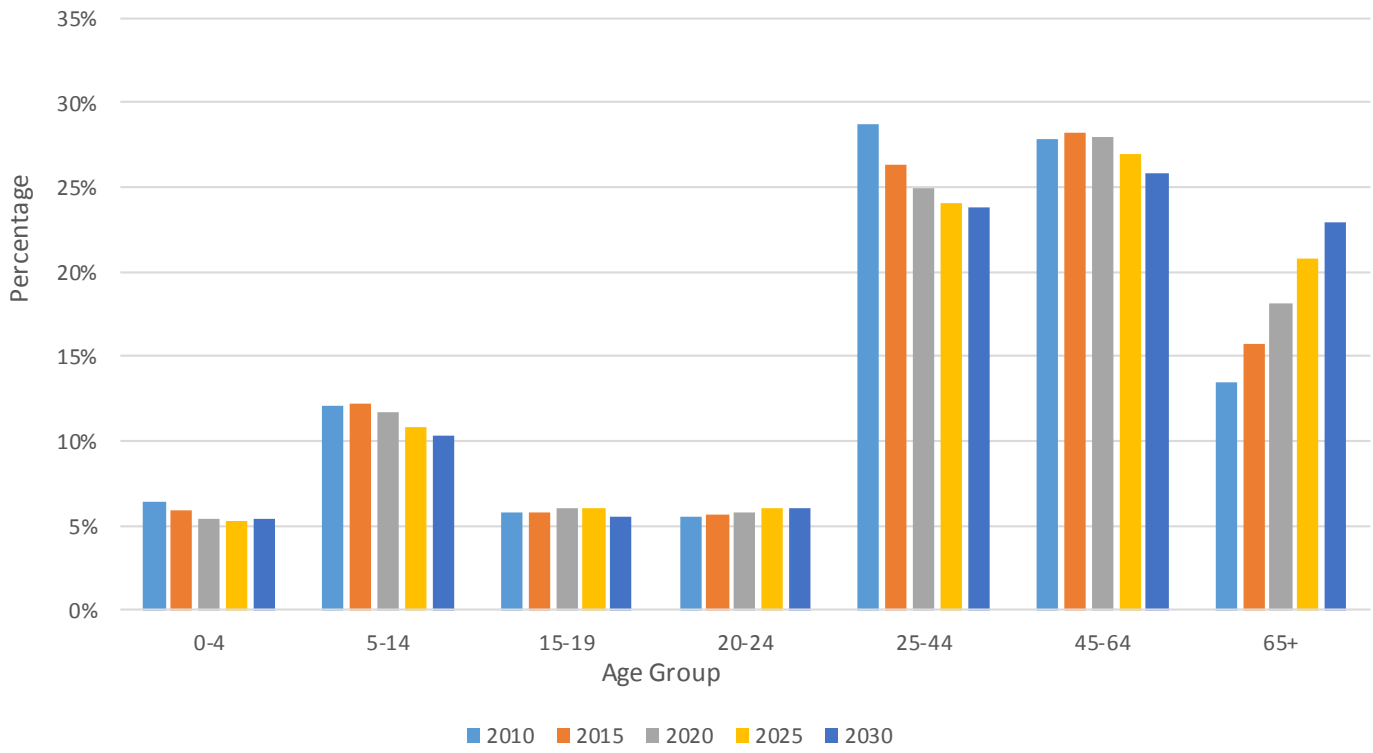

# San Mateo County Population Projections by Age Group, 2010 to 2030

Source: State of California, Department of Finance, P-1 State and County Population Projections 2010-2060, <http://www.dof.ca.gov/Forecasting/Demographics/Projections/>