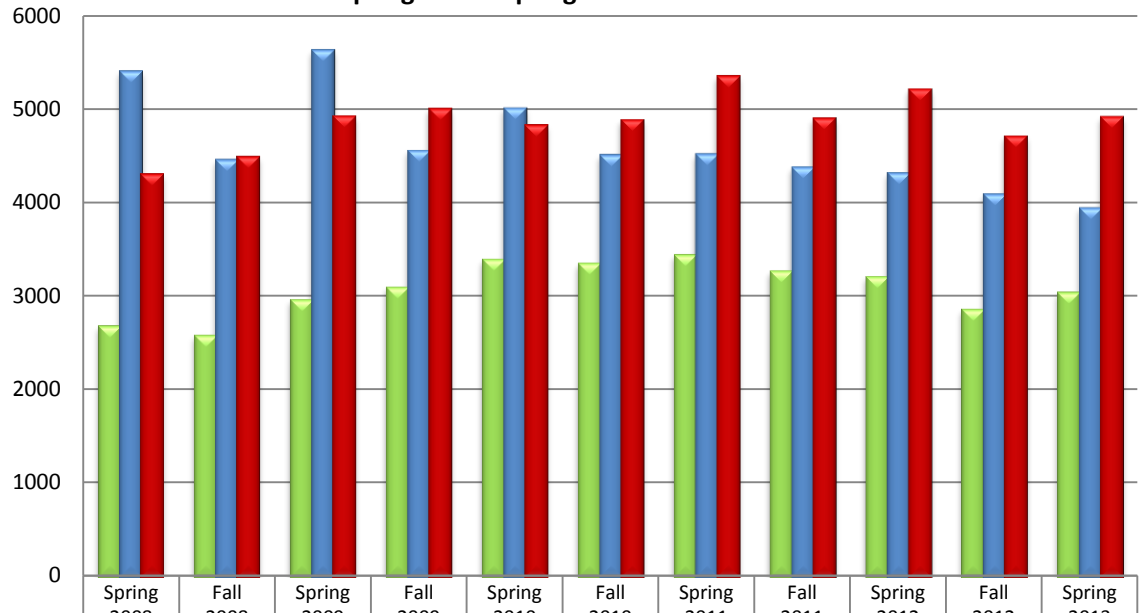

Career Technical Education (CTE) Headcount

SMCCCD Career Technical Education (CTE) Headcounts
Spring 2008 - Spring 2013

Canada College	2669	2568	2951	3083	3381	3342	3430	3258	3198	2848	3030
College of San Mateo	5398	4451	5625	4552	5005	4503	4513	4372	4313	4084	3939
Skyline College	4295	4479	4914	4995	4820	4875	5343	4890	5205	4700	4908