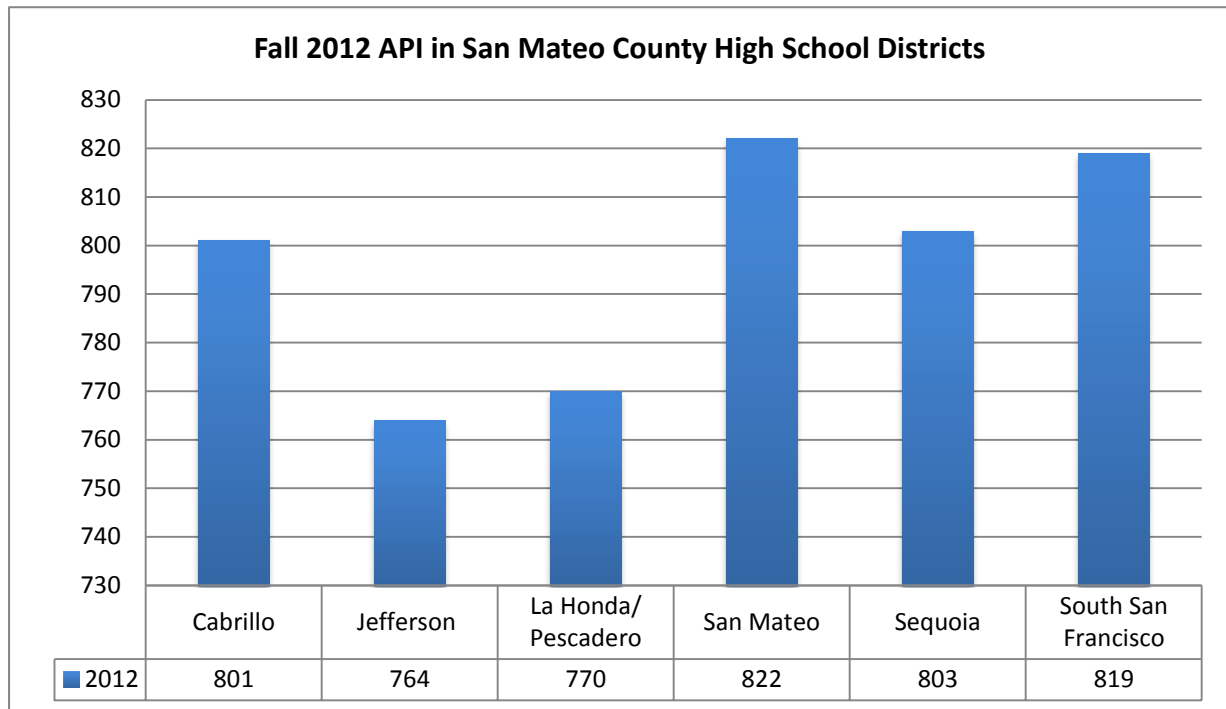

Fall 2012 API in San mateo County high School Districts

Source: <http://dq.cde.ca.gov/dataquest/>