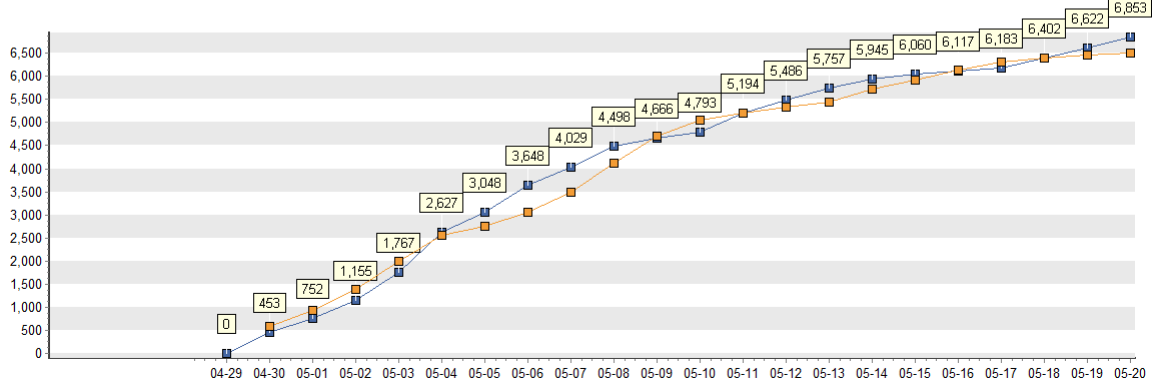

# Cañada Interactive Enrollment Banner Dashboard **Draft**

The Interactive Enrollment Banner Dashboard shows real time enrollment daily trends.

Filter Set one:  
 Select Campus: Cañada College  
 Select Term: Fall 2015

Filter Set Two: Select Campus: Cañada College  
 Select Term: Fall 2014

As of Date: Registration Date  
 Choose Metric: Enrollment

# Cañada Interactive Enrollment Banner Dashboard **Draft**

First chart shows the number of days from Registration Date.

Second chart show what month and date (i.e., May 9)

Select Campus: Cañada College

Select Term: Fall 2015