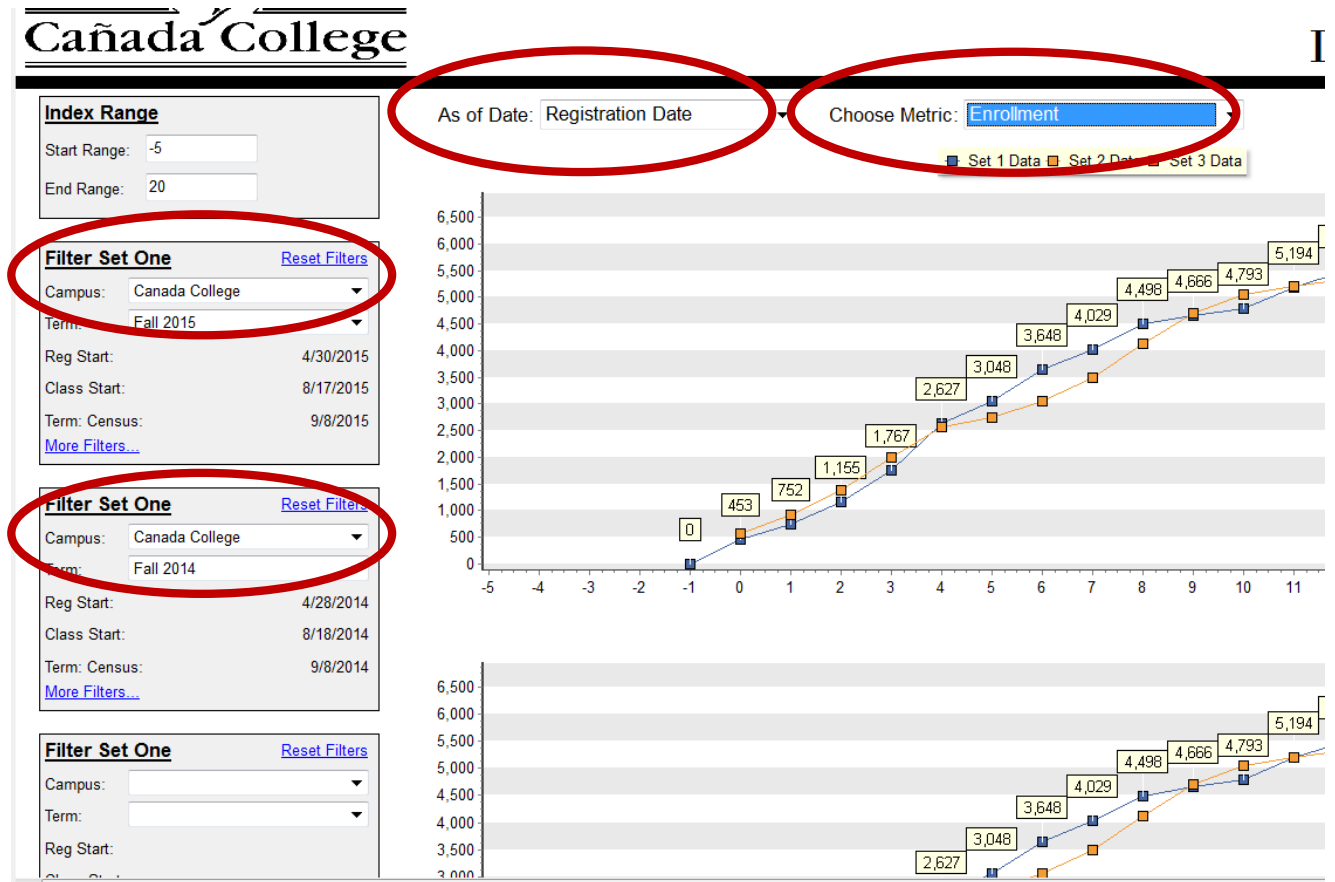

# Cañada Interactive Enrollment Banner Dashboard **Draft**

The Interactive Enrollment Banner Dashboard shows real time enrollment daily trends.

Filter Set one:  
 Select Campus: Cañada College  
 Select Term: Fall 2015

Filter Set Two: Select Campus: Cañada College  
 Select Term: Fall 2014

As of Date: Registration Date  
 Choose Metric: Enrollment

# Cañada Interactive Enrollment Banner Dashboard **Draft**

First chart shows the number of days from Registration Date.

Second chart show what month and date (i.e., May 9)

Select Campus: Cañada College

Select Term: Fall 2015