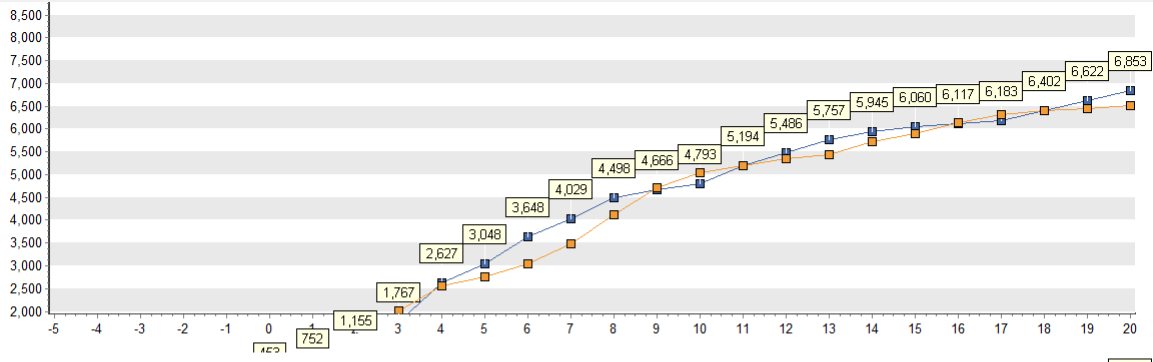

# Cañada Interactive Enrollment Banner Dashboard **Draft**

The Interactive Enrollment Banner Dashboard shows real time enrollment daily trends.

Filter Set one:  
 Select Campus: Cañada College  
 Select Term: Fall 2015

Filter Set Two: Select Campus: Cañada College  
 Select Term: Fall 2014

As of Date: Registration Date  
 Choose Metric: Enrollment

# Cañada Interactive Enrollment Banner Dashboard **Draft**

First chart shows the number of days from Registration Date.

Second chart show what month and date (i.e., May 9)

Select Campus: Cañada College

Select Term: Fall 2015